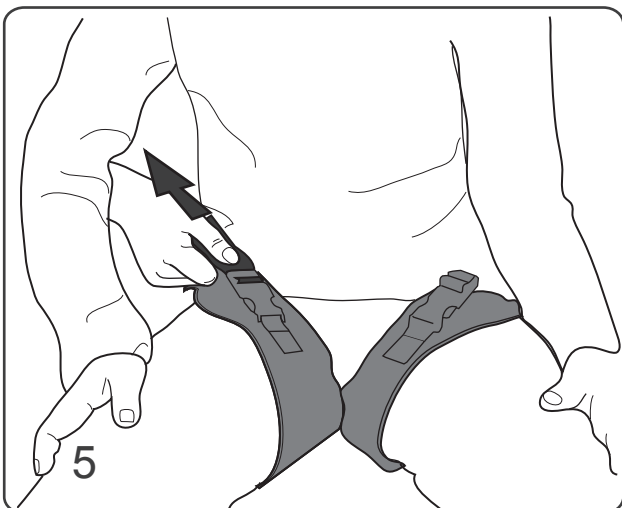

## Bäckensele Pelvic harness

Art No. Small 60101920

Art No. Large 60101921

Eurovema AB  
Baldersvägen 38  
SE-332 35 Gislaved  
Sweden  
[www.eurovema.se](http://www.eurovema.se)  
Phone: +46 (0)371 39 01 00