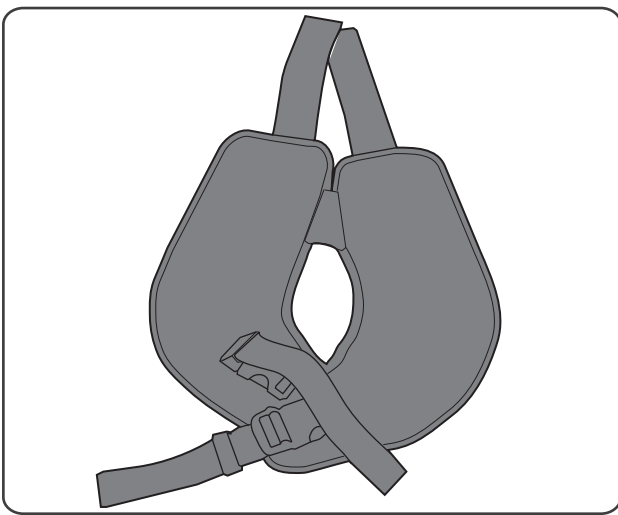

## Bäckensele Pelvic harness

Art No. Small 60101920

Art No. Large 60101921

Eurovema AB  
Baldersvägen 38  
SE-332 35 Gislaved  
Sweden  
[www.eurovema.se](http://www.eurovema.se)  
Phone: +46 (0)371 39 01 00