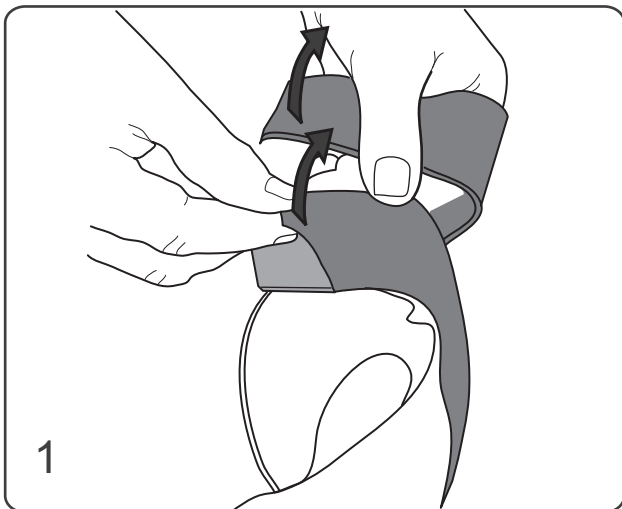

## Bäckensele Pelvic harness

Art No. Small 60101920

Art No. Large 60101921

Eurovema AB  
Baldersvägen 38  
SE-332 35 Gislaved  
Sweden  
[www.eurovema.se](http://www.eurovema.se)  
Phone: +46 (0)371 39 01 00