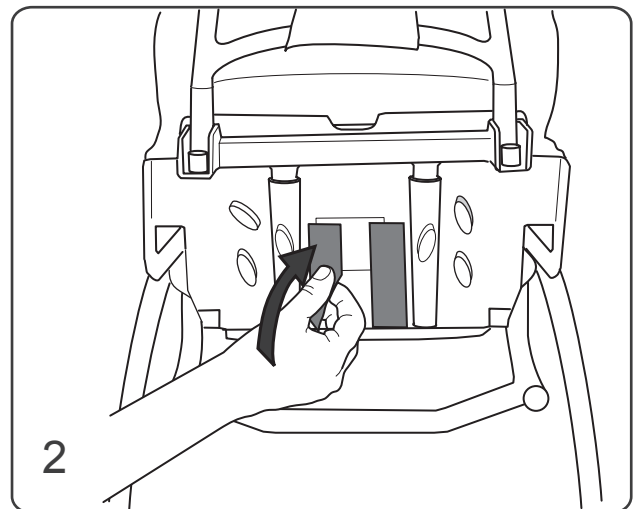

## Bäckensele Pelvic harness

Art No. Small 60101920

Art No. Large 60101921

Eurovema AB  
Baldersvägen 38  
SE-332 35 Gislaved  
Sweden  
[www.eurovema.se](http://www.eurovema.se)  
Phone: +46 (0)371 39 01 00