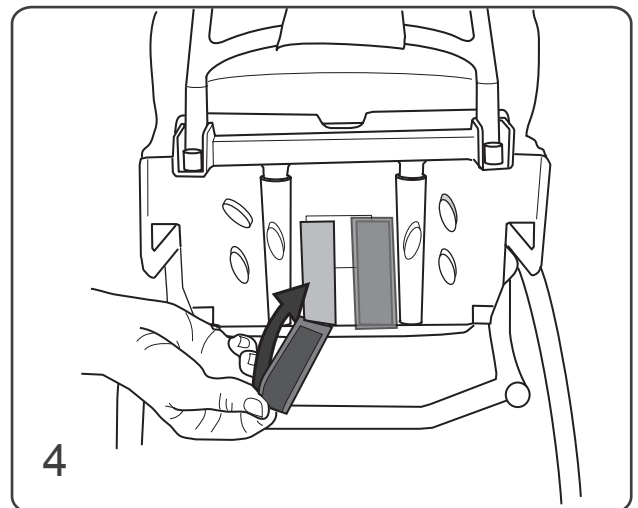

## Bäckensele Pelvic harness

Art No. Small 60101920

Art No. Large 60101921

Eurovema AB  
Baldersvägen 38  
SE-332 35 Gislaved  
Sweden  
[www.eurovema.se](http://www.eurovema.se)  
Phone: +46 (0)371 39 01 00