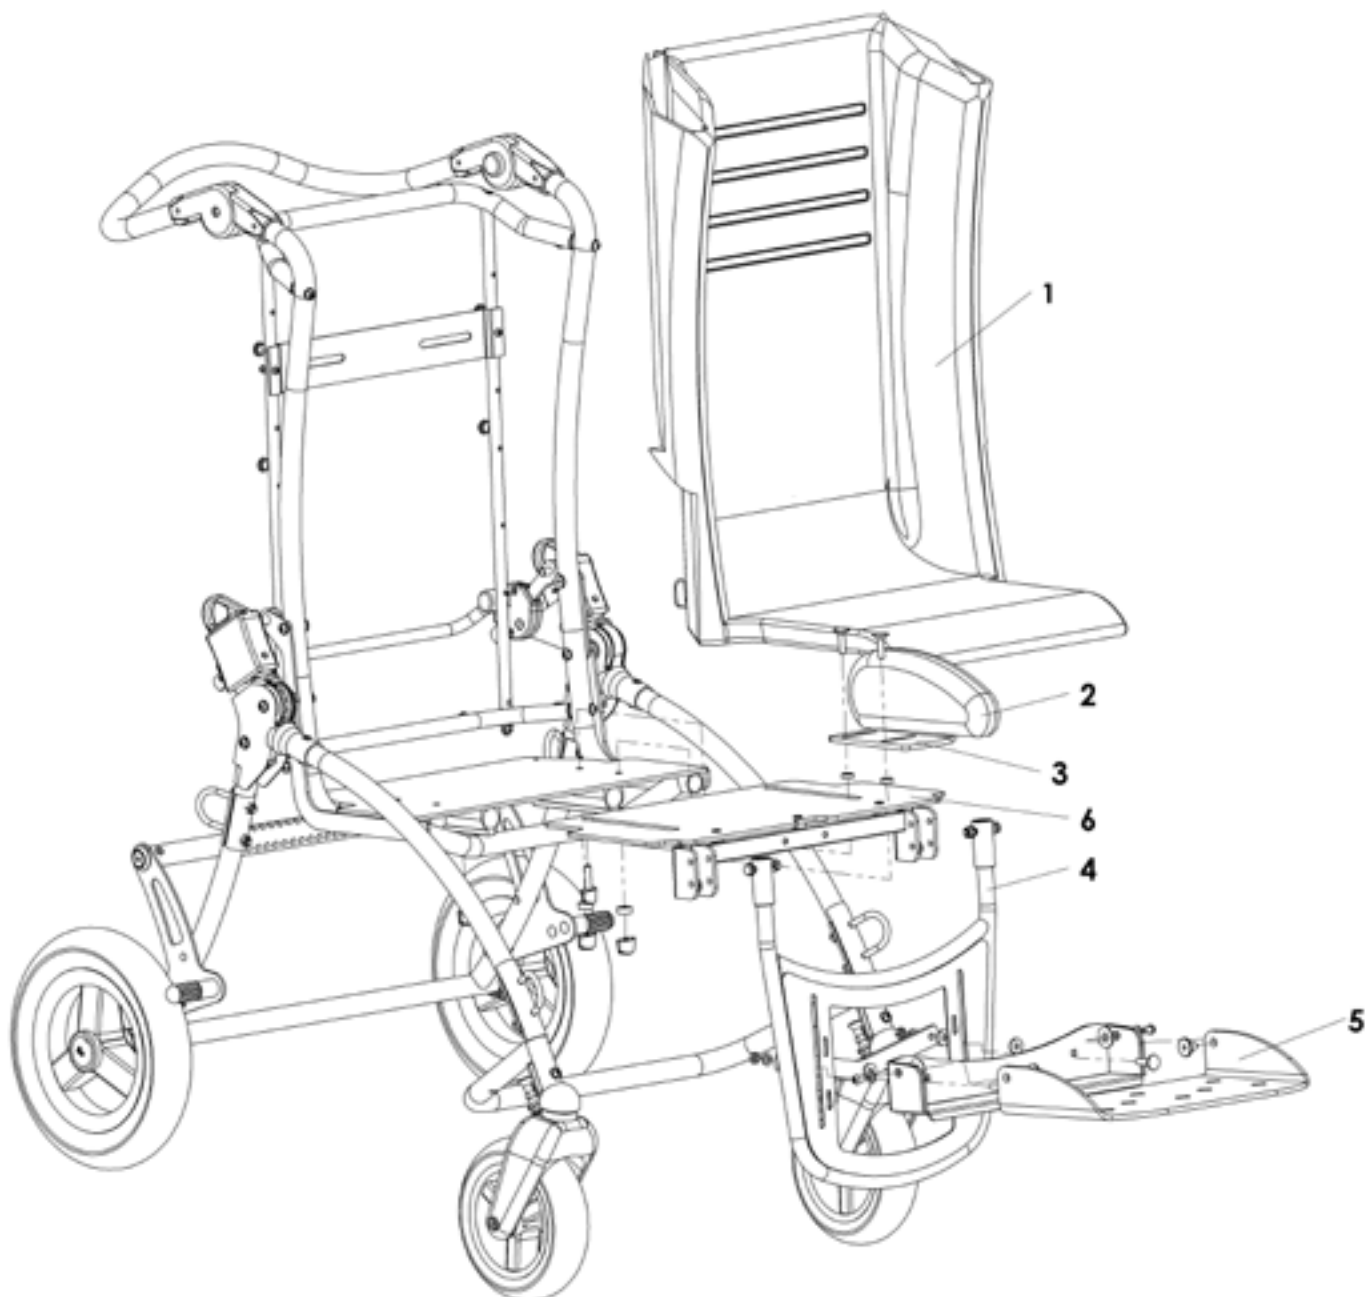

sprängskiss/exploded view

Eurovema
Creates mobility and ergonomics.

art.nr. SPR-ITO rev: 3/2013-06

Eurovema

Creates mobility and ergonomics.

Pos	art.nr	Benämning	Description	Not/Notes
1	60108500	Ito, dyna, latte, small	Ito, cushion, latte, small	komplett/complete
1a	60108600	Ito, dyna, latte, large	Ito, cushion, latte, large	komplett/complete
2	680001-6801	Ito, överdrag, kudde, small	Ito, covers, pilooow, small	
2a	680002-6801	Ito, överdrag, kudde, large	Ito, covers, pilooow, large	
3	70101308	Ito, sidostöd, small	Ito, sidesupport, small	komplett/complete
3	70101309	Ito, sidostöd, large	Ito, sidesupport, large	komplett/complete
4	70101306	Ito, knäled, small	Ito, kneejoint, small	exkl. fotplatta/excl footrest
4a	70101307	Ito, knäled, large	Ito, kneejoint, large	exkl. fotplatta/excl footrest
5	70101304	Ito, fotplatta, small	Ito, footrest, plate, small	komplett/complete
5a	70101305	Ito, fotplatta, large	Ito, footrest, plate, large	komplett/complete
6	70101312	Ito, sits, small	Ito, seat, small	
6a	70101313	Ito, sits, large	Ito, seat, large	

Pos	art.nr	Benämning	Description	Not/Notes
1	70101302	Ito, bakhjul	Ito, rear wheel	komplett/complete
2	70101301	Ito, framhjul	Ito, front wheel	inkl skruv/incl screw
3	70101303	Ito, framhjul med gaffel	Ito, front wheel fork	komplett/complete
4	685001-1400	Ito, bromsfjäder	Ito, brake spring	
5	70101205	Ito, broms, small	Ito, brake, small	komplett/complete
5a	70101206	Ito, broms, large	Ito, brake, large	komplett/complete
6	70101314	Ito, chassi, small	Ito, frame, small	komplett/complete
6a	70101315	Ito, chassi, large	Ito, frame, large	komplett/complete
7	70101210	Ito, tilt, small	Ito, tilt, small	komplett/complete
7a	70101211	Ito, tilt, large	Ito, tilt, large	komplett/complete
8	680001-9999	Ito, handtagsled	Ito, handle part	
9	380001-3100	Ito, handtag, small	Ito, handle, small	
9a	380002-3100	Ito, handtag, large	Ito, handle, large	
10	715001-1210	Ito, bromsgummi	Ito, brake rubber	