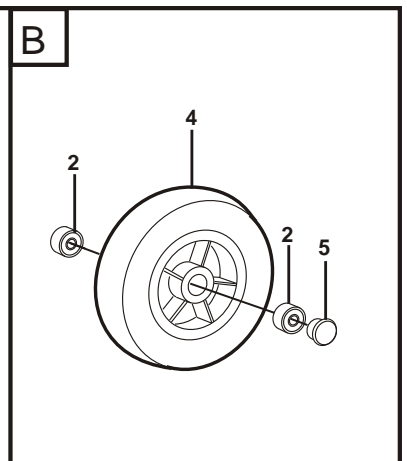

ALVEMA
174
Printed in Sweden