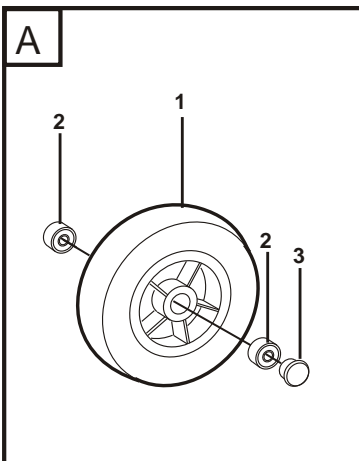

ALVEMA
174
Printed in Sweden