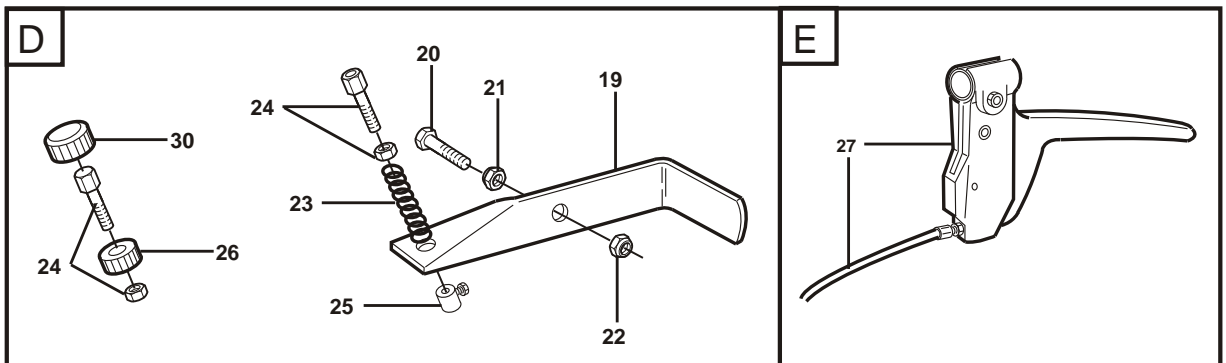

ALVEMA
173
Printed in Sweden