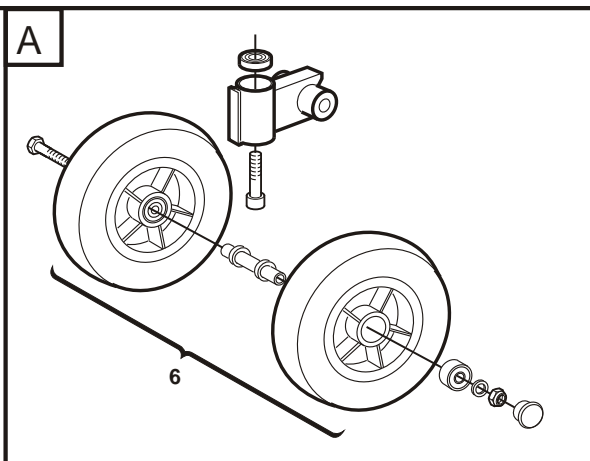

ALVEMA
174
Printed in Sweden