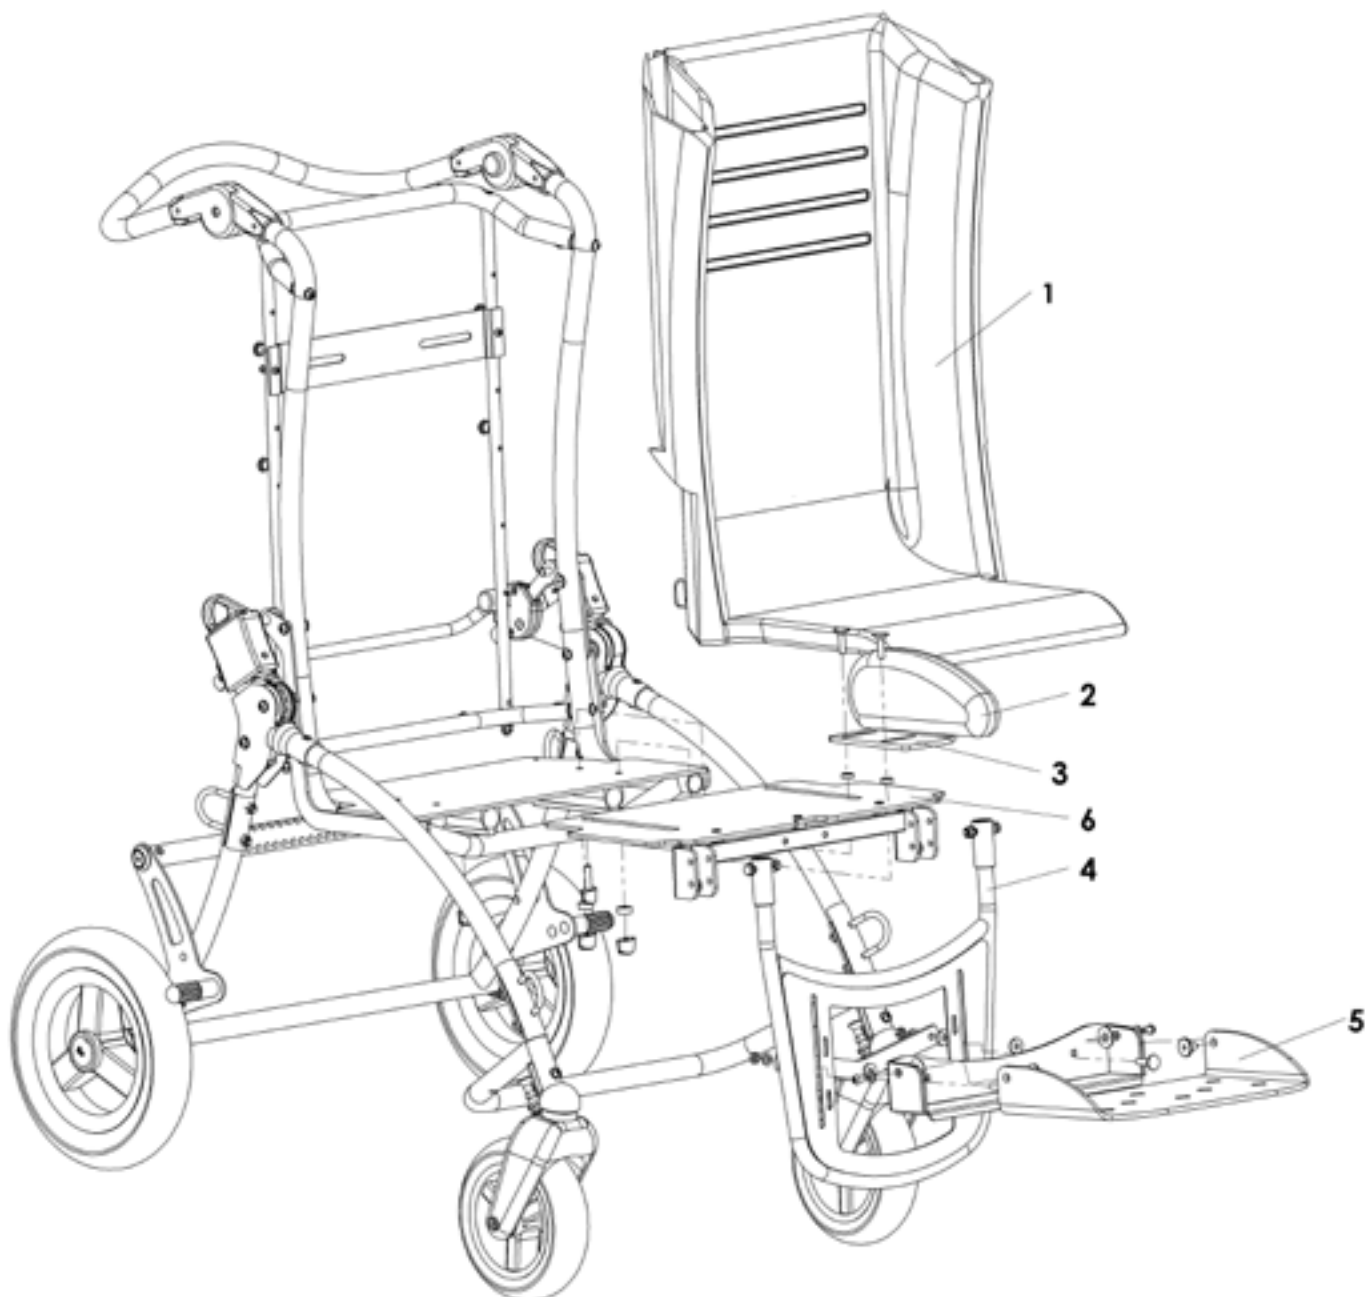

sprängskiss/exploded view

**Eurovema**  
Creates mobility and ergonomics.

art.nr. SPR-ITO rev: 3/2013-06

**Eurovema**

Creates mobility and ergonomics.

Pos	art.nr	Benämning	Description	Not/Notes
1	60108500	Ito, dyna, latte, small	Ito, cushion, latte, small	komplett/complete
1a	60108600	Ito, dyna, latte, large	Ito, cushion, latte, large	komplett/complete
2	680001-6801	Ito, överdrag, kudde, small	Ito, covers, pilooow, small	
2a	680002-6801	Ito, överdrag, kudde, large	Ito, covers, pilooow, large	
3	70101308	Ito, sidostöd, small	Ito, sidesupport, small	komplett/complete
3	70101309	Ito, sidostöd, large	Ito, sidesupport, large	komplett/complete
4	70101306	Ito, knäled, small	Ito, kneejoint, small	exkl. fotplatta/excl footrest
4a	70101307	Ito, knäled, large	Ito, kneejoint, large	exkl. fotplatta/excl footrest
5	70101304	Ito, fotplatta, small	Ito, footrest, plate, small	komplett/complete
5a	70101305	Ito, fotplatta, large	Ito, footrest, plate, large	komplett/complete
6	70101312	Ito, sits, small	Ito, seat, small	
6a	70101313	Ito, sits, large	Ito, seat, large	

Pos	art.nr	Benämning	Description	Not/Notes
1	70101302	Ito, bakhjul	Ito, rear wheel	komplett/complete
2	70101301	Ito, framhjul	Ito, front wheel	inkl skruv/incl screw
3	70101303	Ito, framhjul med gaffel	Ito, front wheel fork	komplett/complete
4	685001-1400	Ito, bromsfjäder	Ito, brake spring	
5	70101205	Ito, broms, small	Ito, brake, small	komplett/complete
5a	70101206	Ito, broms, large	Ito, brake, large	komplett/complete
6	70101314	Ito, chassi, small	Ito, frame, small	komplett/complete
6a	70101315	Ito, chassi, large	Ito, frame, large	komplett/complete
7	70101210	Ito, tilt, small	Ito, tilt, small	komplett/complete
7a	70101211	Ito, tilt, large	Ito, tilt, large	komplett/complete
8	680001-9999	Ito, handtagsled	Ito, handle part	
9	380001-3100	Ito, handtag, small	Ito, handle, small	
9a	380002-3100	Ito, handtag, large	Ito, handle, large	
10	715001-1210	Ito, bromsgummi	Ito, brake rubber	