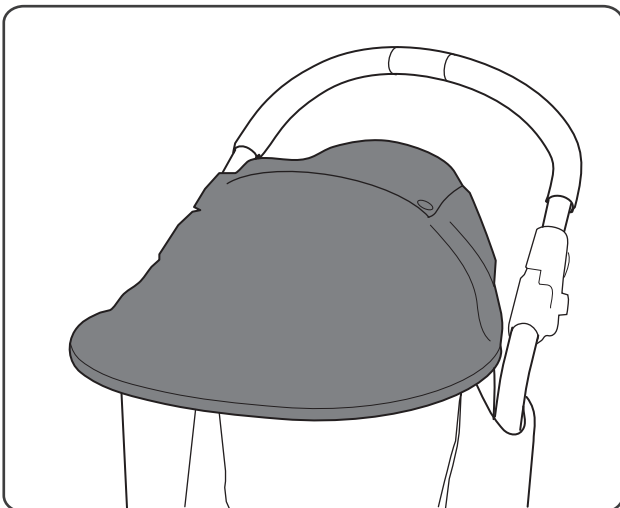

## Sufflett Sun-canopy

Art No. Small 60101120

Art No. Large 60101121

Eurovema AB  
Baldersvägen 38  
SE-332 35 Gislaved  
Sweden  
[www.eurovema.se](http://www.eurovema.se)  
Phone: +46 (0)371 39 01 00