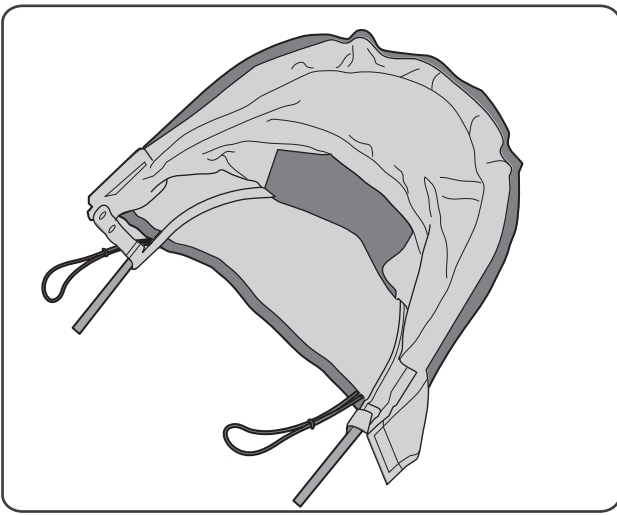

## Sufflett Sun-canopy

Art No. Small 60101120

Art No. Large 60101121

Eurovema AB  
Baldersvägen 38  
SE-332 35 Gislaved  
Sweden  
[www.eurovema.se](http://www.eurovema.se)  
Phone: +46 (0)371 39 01 00