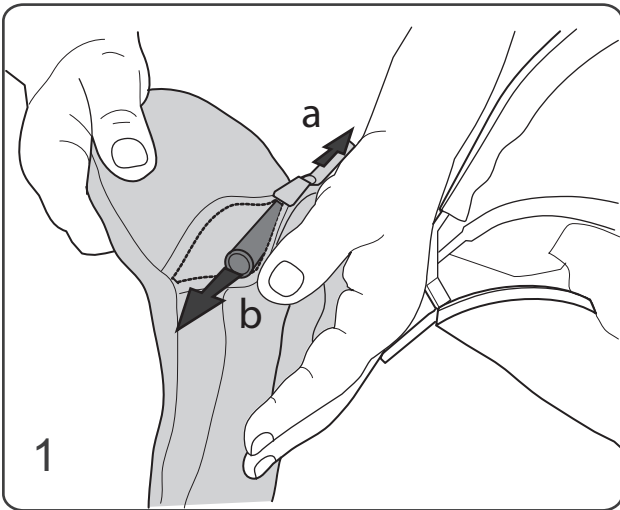

## Sufflett Sun-canopy

Art No. Small 60101120

Art No. Large 60101121

Eurovema AB  
Baldersvägen 38  
SE-332 35 Gislaved  
Sweden  
[www.eurovema.se](http://www.eurovema.se)  
Phone: +46 (0)371 39 01 00