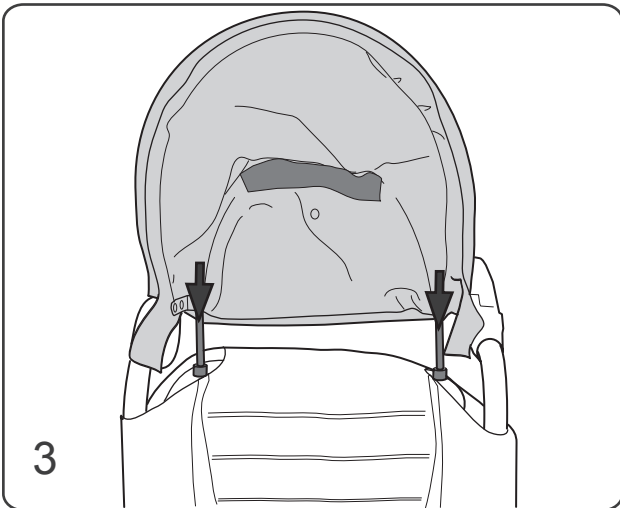

## Sufflett Sun-canopy

Art No. Small 60101120

Art No. Large 60101121

Eurovema AB  
Baldersvägen 38  
SE-332 35 Gislaved  
Sweden  
[www.eurovema.se](http://www.eurovema.se)  
Phone: +46 (0)371 39 01 00