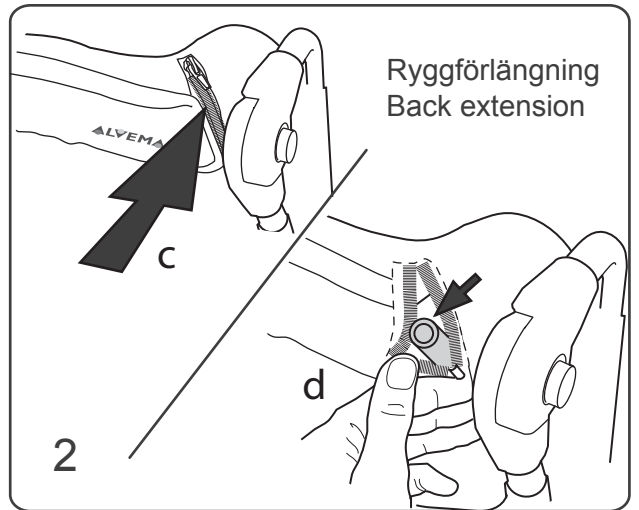

## Sufflett Sun-canopy

Art No. Small 60101120

Art No. Large 60101121

Eurovema AB  
Baldersvägen 38  
SE-332 35 Gislaved  
Sweden  
[www.eurovema.se](http://www.eurovema.se)  
Phone: +46 (0)371 39 01 00