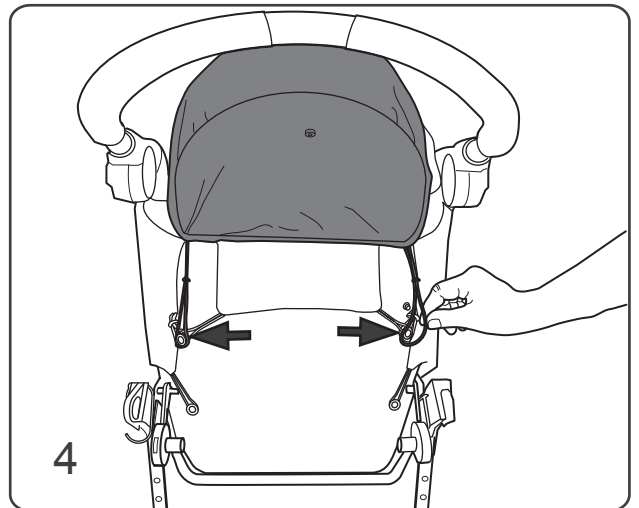

## Sufflett Sun-canopy

Art No. Small 60101120

Art No. Large 60101121

Eurovema AB  
Baldersvägen 38  
SE-332 35 Gislaved  
Sweden  
[www.eurovema.se](http://www.eurovema.se)  
Phone: +46 (0)371 39 01 00