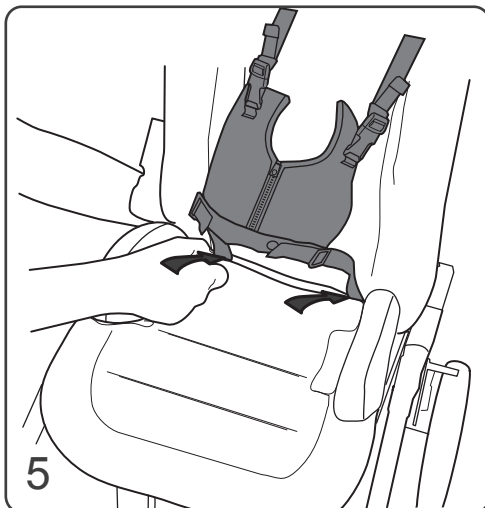

Monteringsanvisning
Assembly instruction

Västsele
Vest harness

Art No. Small 60101620

Art No. Medium 60101621

Art No. Large 60101622

Eurovema AB
Baldersvägen 38
SE-332 35 Gislaved
Sweden
www.eurovema.se
Phone: +46 (0)371 39 01 00