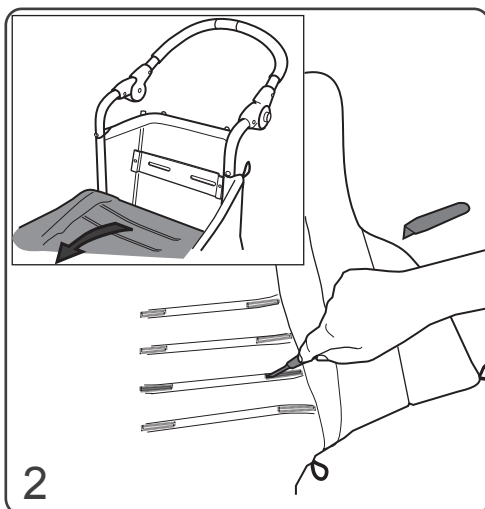

Monteringsanvisning
Assembly instruction

Västsele
Vest harness

Art No. Small 60101620

Art No. Medium 60101621

Art No. Large 60101622

Eurovema AB
Baldersvägen 38
SE-332 35 Gislaved
Sweden
www.eurovema.se
Phone: +46 (0)371 39 01 00