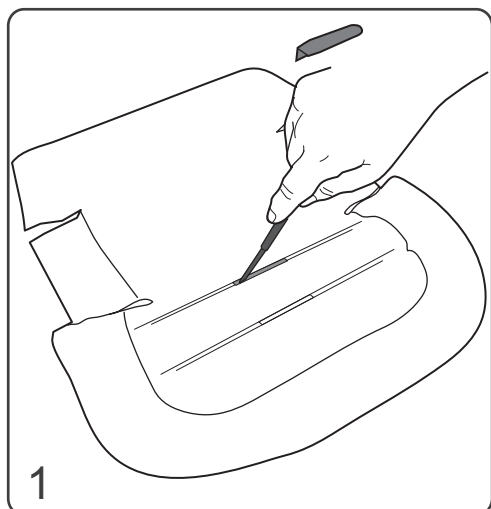

Monteringsanvisning
Assembly instruction

Västsele
Vest harness

Art No. Small 60101620

Art No. Medium 60101621

Art No. Large 60101622

Eurovema AB
Baldersvägen 38
SE-332 35 Gislaved
Sweden
www.eurovema.se
Phone: +46 (0)371 39 01 00