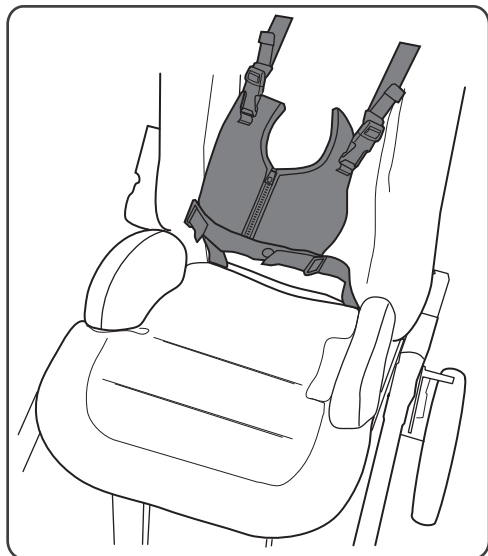

Monteringsanvisning
Assembly instruction

Västsele
Vest harness

Art No. Small 60101620

Art No. Medium 60101621

Art No. Large 60101622

Eurovema AB
Baldersvägen 38
SE-332 35 Gislaved
Sweden
www.eurovema.se
Phone: +46 (0)371 39 01 00