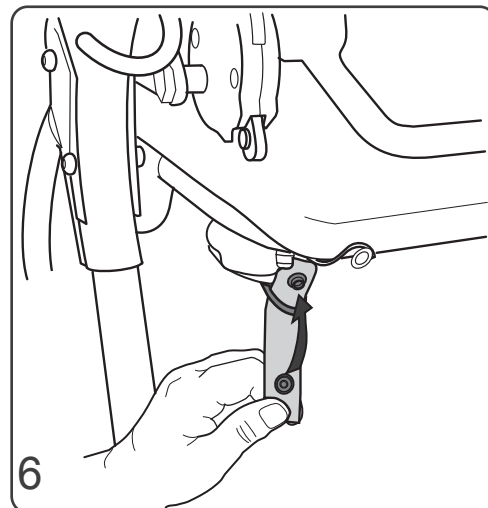

Monteringsanvisning
Assembly instruction

Västsele
Vest harness

Art No. Small 60101620

Art No. Medium 60101621

Art No. Large 60101622

Eurovema AB
Baldersvägen 38
SE-332 35 Gislaved
Sweden
www.eurovema.se
Phone: +46 (0)371 39 01 00