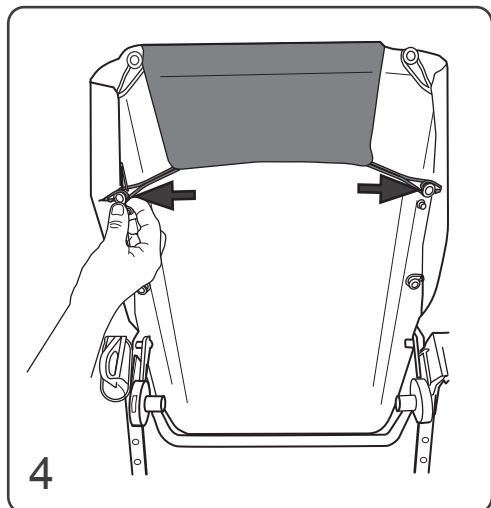

Monteringsanvisning
Assembly instruction

Västsele
Vest harness

Art No. Small 60101620

Art No. Medium 60101621

Art No. Large 60101622

Eurovema AB
Baldersvägen 38
SE-332 35 Gislaved
Sweden
www.eurovema.se
Phone: +46 (0)371 39 01 00