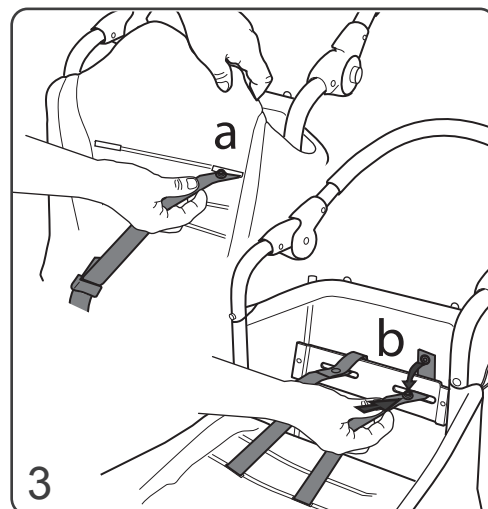

Monteringsanvisning
Assembly instruction

Västsele
Vest harness

Art No. Small 60101620

Art No. Medium 60101621

Art No. Large 60101622

Eurovema AB
Baldersvägen 38
SE-332 35 Gislaved
Sweden
www.eurovema.se
Phone: +46 (0)371 39 01 00