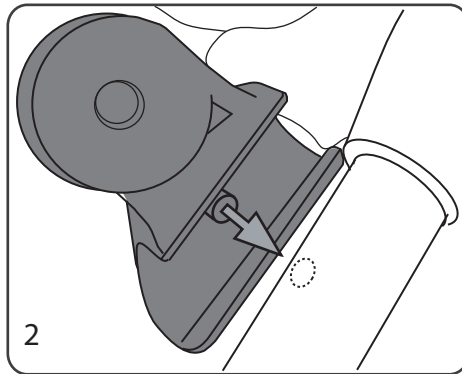

Sufflett Hood

Art No. Large 60101161
Art No. Small 60101160

Monteringsanvisning Assembly instruction

Eurovema AB
Baldersvägen 38
SE-332 35 Gislaved
Sweden
www.eurovema.se
Phone: +46 (0)371 39 01 00