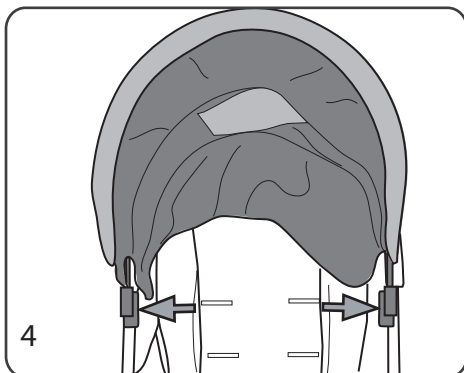

Sufflett Hood

Art No. Large 60101161
Art No. Small 60101160

Monteringsanvisning Assembly instruction

Eurovema AB
Baldersvägen 38
SE-332 35 Gislaved
Sweden
www.eurovema.se
Phone: +46 (0)371 39 01 00