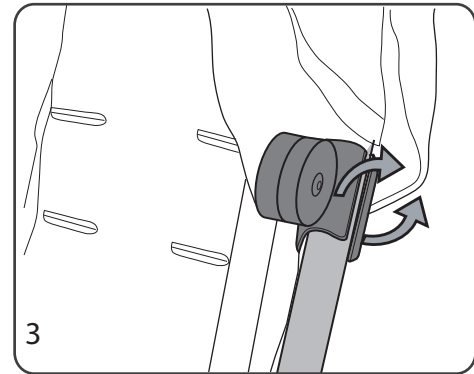

Sufflett Hood

Art No. Large 60101161
Art No. Small 60101160

Monteringsanvisning Assembly instruction

Eurovema AB
Baldersvägen 38
SE-332 35 Gislaved
Sweden
www.eurovema.se
Phone: +46 (0)371 39 01 00