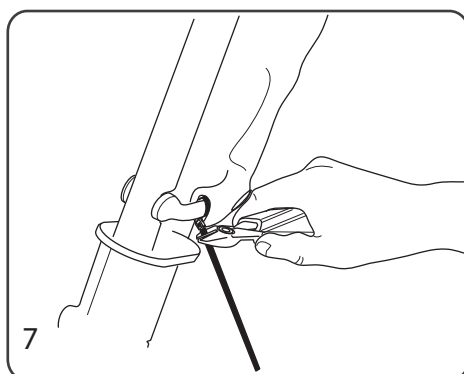

Sufflett Hood

Art No. Large 60101161
Art No. Small 60101160

Monteringsanvisning Assembly instruction

Eurovema AB
Baldersvägen 38
SE-332 35 Gislaved
Sweden
www.eurovema.se
Phone: +46 (0)371 39 01 00