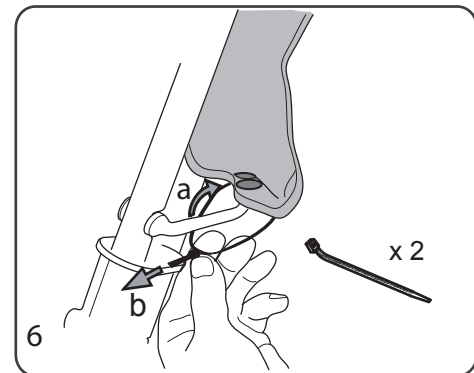

Sufflett Hood

Art No. Large 60101161
Art No. Small 60101160

Monteringsanvisning Assembly instruction

Eurovema AB
Baldersvägen 38
SE-332 35 Gislaved
Sweden
www.eurovema.se
Phone: +46 (0)371 39 01 00