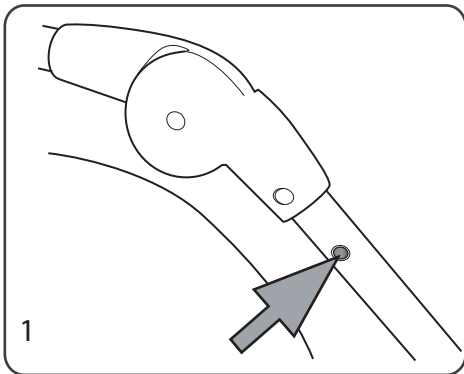

Sufflett Hood

Art No. Large 60101161
Art No. Small 60101160

Monteringsanvisning Assembly instruction

Eurovema AB
Baldersvägen 38
SE-332 35 Gislaved
Sweden
www.eurovema.se
Phone: +46 (0)371 39 01 00