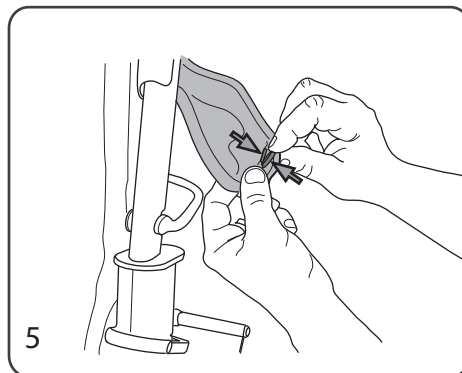

Sufflett Hood

Art No. Large 60101161
Art No. Small 60101160

Monteringsanvisning Assembly instruction

Eurovema AB
Baldersvägen 38
SE-332 35 Gislaved
Sweden
www.eurovema.se
Phone: +46 (0)371 39 01 00