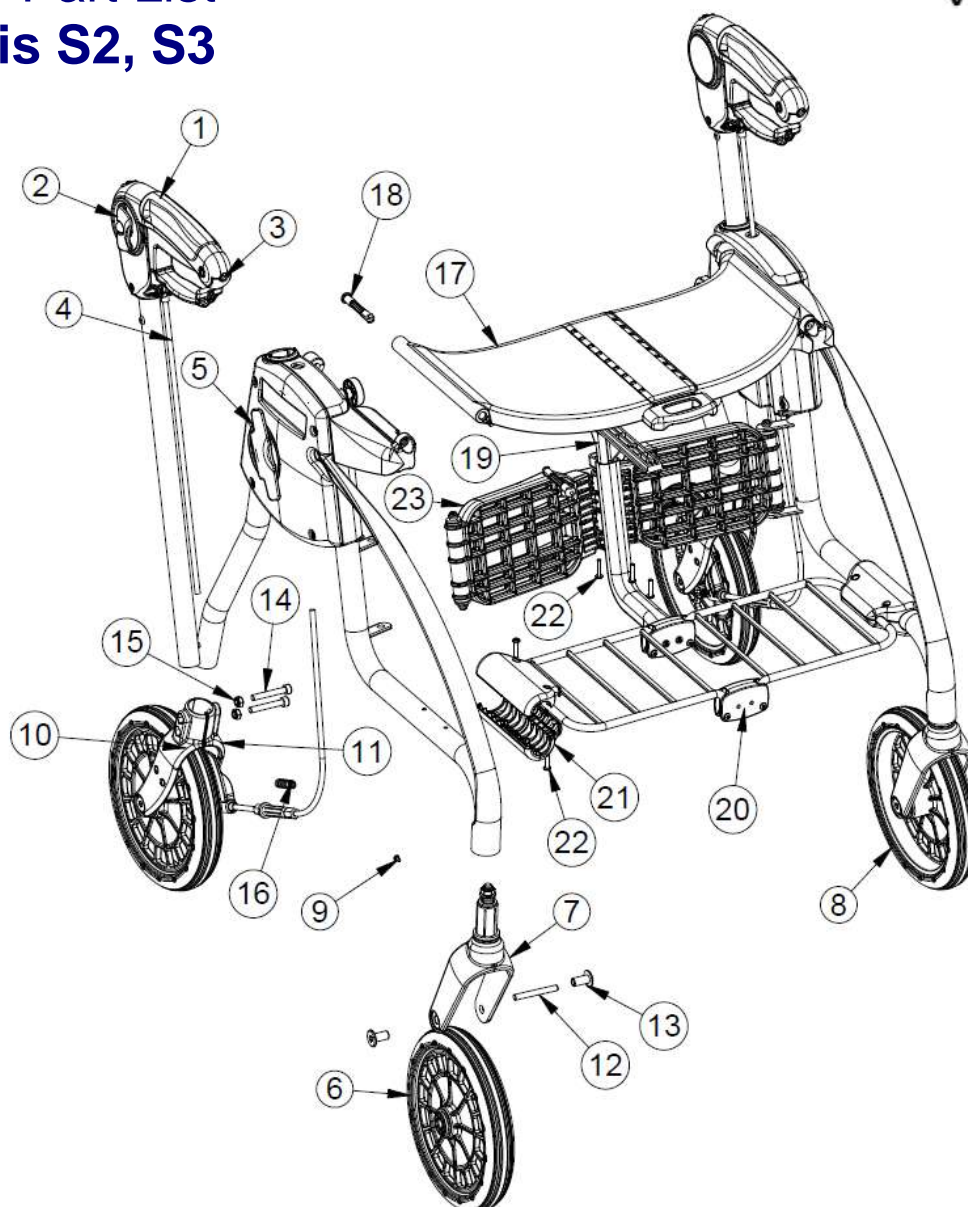

Spare Part List

Volaris S2, S3

1	Dynamic handle S3 R	3000011	10	Rear fork R	3200001
1	Dynamic handle S3 L	3000012	10	Rear fork L	3200002
1	Dynamic handle S2 R	3000021	11	Rear wheel cpl R	3221001
1	Dynamic handle S2 L	3000022	11	Rear wheel cpl L	3221002
2	Lock handle with axle	4017940351	12	PSH M6x48	4017930075
3	Screw M6x8	4017930094	13	Furniture nut	4017930074
4	Wire S3	4017930033	14	Screw MC6S M6x40	4017930079
4	Wire S2	4017930034	15	Locking nut M6	4017930071
5	Lock handle with axle and bolt	3000300	16	Brake spring	4017930037
6	Wheel with bearing and bushings	3021000	17	Seat	4017911281
7	Front fork	3100000	18	Seat pin	4017940650
8	Front wheel cpl R	3121001	19	Lifting device upper part	4017910700
8	Front wheel cpl L	3121002	20	Load shelf incl lifting device lower part	4017910600
9	Screw RXS ST 2,9x8	4017930080	21	Holder loadshelf	4017910070
			22	Screw KX-PTPhil K40x20	4017930093
			23	Folding mechanism cpl	4017910020