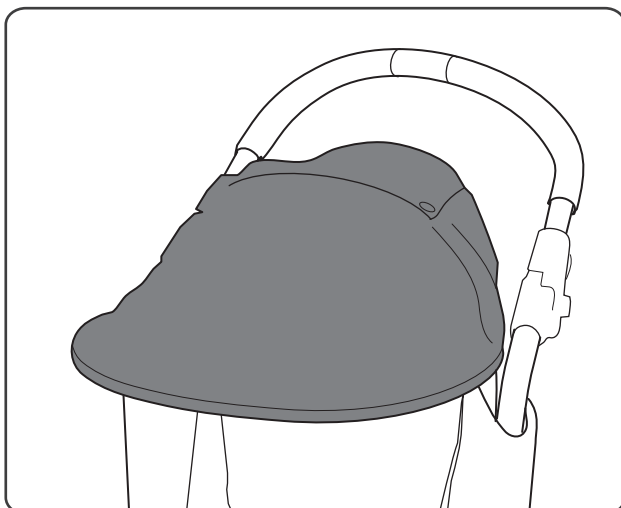

Monteringsanvisning Assembly instruction

Sufflett Sun-canopy

Art No. Small 60101120

Art No. Large 60101121

Eurovema AB
Baldersvägen 38
SE-332 35 Gislaved
Sweden
www.eurovema.se
Phone: +46 (0)371 39 01 00