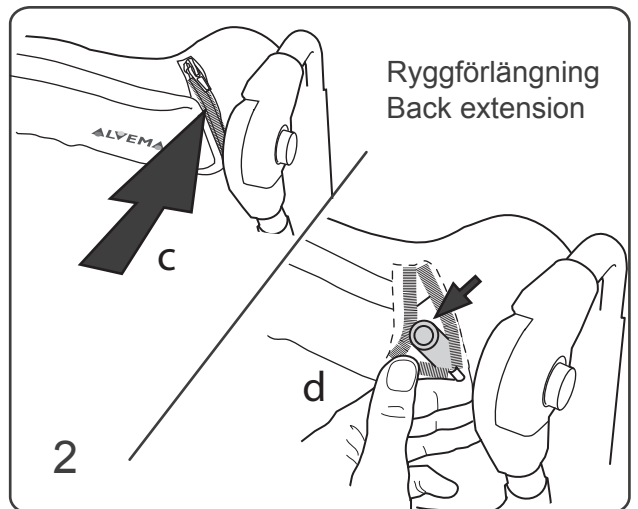

Monteringsanvisning Assembly instruction

Sufflett Sun-canopy

Art No. Small 60101120

Art No. Large 60101121

Eurovema AB
Baldersvägen 38
SE-332 35 Gislaved
Sweden
www.eurovema.se
Phone: +46 (0)371 39 01 00