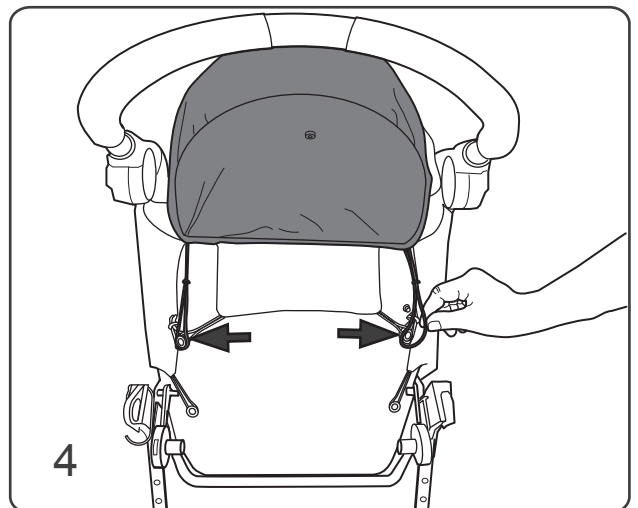

Monteringsanvisning Assembly instruction

Sufflett Sun-canopy

Art No. Small 60101120

Art No. Large 60101121

Eurovema AB
Baldersvägen 38
SE-332 35 Gislaved
Sweden
www.eurovema.se
Phone: +46 (0)371 39 01 00