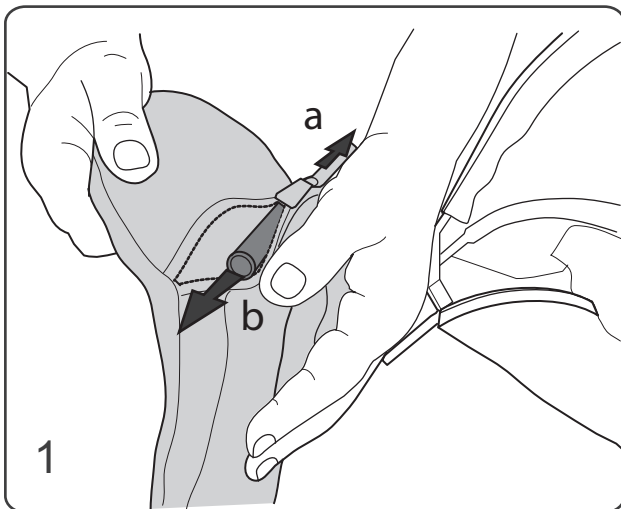

Monteringsanvisning Assembly instruction

Sufflett Sun-canopy

Art No. Small 60101120

Art No. Large 60101121

Eurovema AB
Baldersvägen 38
SE-332 35 Gislaved
Sweden
www.eurovema.se
Phone: +46 (0)371 39 01 00