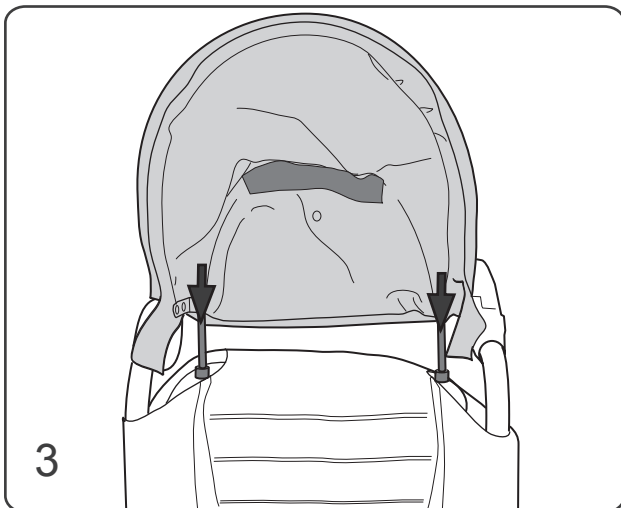

Monteringsanvisning Assembly instruction

Sufflett Sun-canopy

Art No. Small 60101120

Art No. Large 60101121

Eurovema AB
Baldersvägen 38
SE-332 35 Gislaved
Sweden
www.eurovema.se
Phone: +46 (0)371 39 01 00