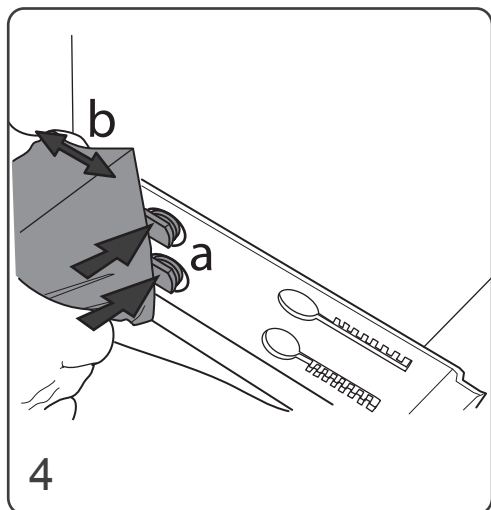

Monteringsanvisning Assembly instruction

Bålstöd Trunk supports

Art No. Small 60102520

Art No. Large 60102521

Eurovema AB
Baldersvägen 38
SE-332 35 Gislaved
Sweden

www.eurovema.se

Phone: +46 (0)371 39 01 00