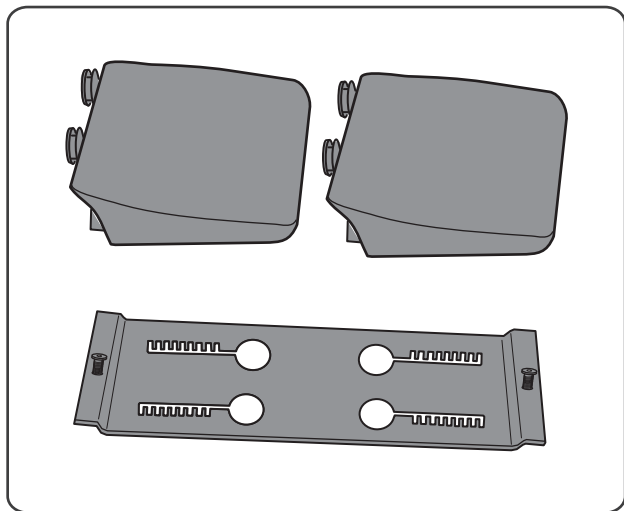

Monteringsanvisning Assembly instruction

Bålstöd Trunk supports

Art No. Small 60102520

Art No. Large 60102521

Eurovema AB
Baldersvägen 38
SE-332 35 Gislaved
Sweden

www.eurovema.se

Phone: +46 (0)371 39 01 00