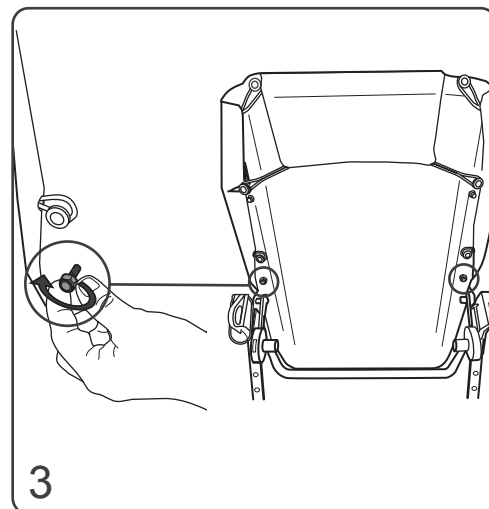

Monteringsanvisning Assembly instruction

Bålstöd Trunk supports

Art No. Small 60102520

Art No. Large 60102521

Eurovema AB
Baldersvägen 38
SE-332 35 Gislaved
Sweden

www.eurovema.se

Phone: +46 (0)371 39 01 00