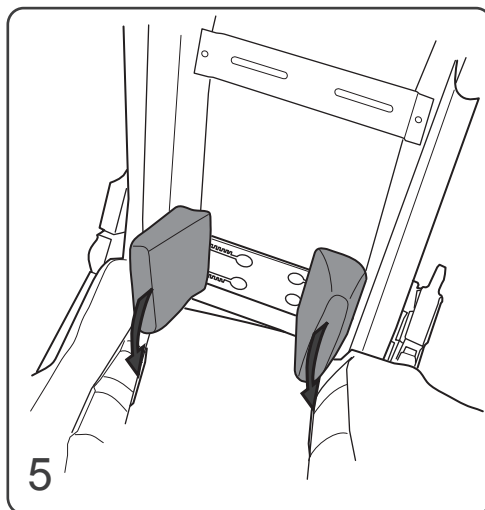

Monteringsanvisning Assembly instruction

Bålstöd Trunk supports

Art No. Small 60102520

Art No. Large 60102521

Eurovema AB
Baldersvägen 38
SE-332 35 Gislaved
Sweden

www.eurovema.se

Phone: +46 (0)371 39 01 00