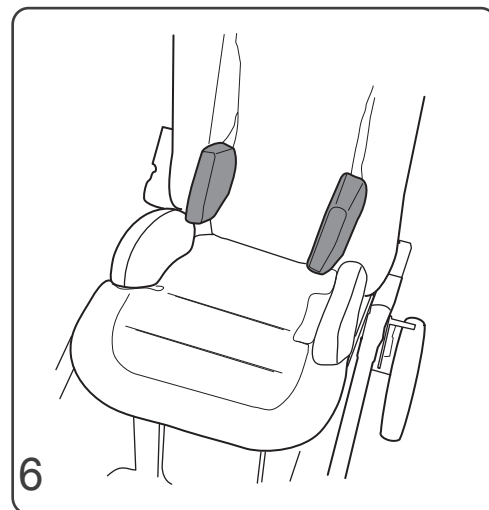

Monteringsanvisning Assembly instruction

Bålstöd Trunk supports

Art No. Small 60102520

Art No. Large 60102521

Eurovema AB
Baldersvägen 38
SE-332 35 Gislaved
Sweden

www.eurovema.se

Phone: +46 (0)371 39 01 00