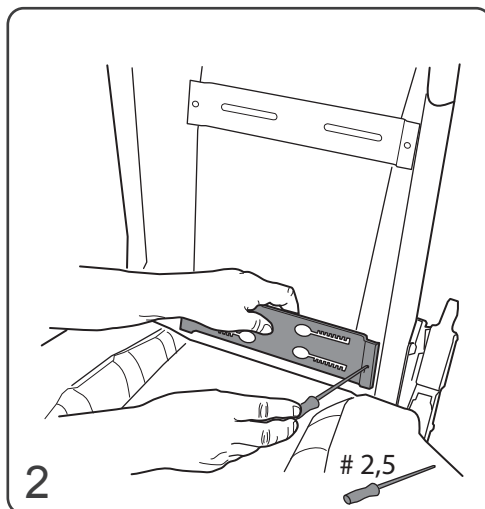

Monteringsanvisning Assembly instruction

Bålstöd Trunk supports

Art No. Small 60102520

Art No. Large 60102521

Eurovema AB
Baldersvägen 38
SE-332 35 Gislaved
Sweden

www.eurovema.se

Phone: +46 (0)371 39 01 00