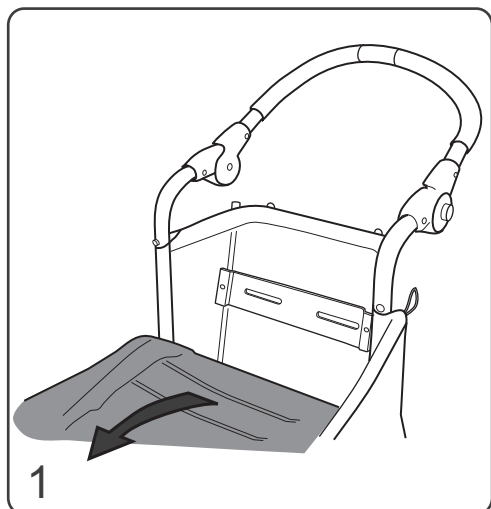

Monteringsanvisning Assembly instruction

Bålstöd Trunk supports

Art No. Small 60102520

Art No. Large 60102521

Eurovema AB
Baldersvägen 38
SE-332 35 Gislaved
Sweden

www.eurovema.se

Phone: +46 (0)371 39 01 00