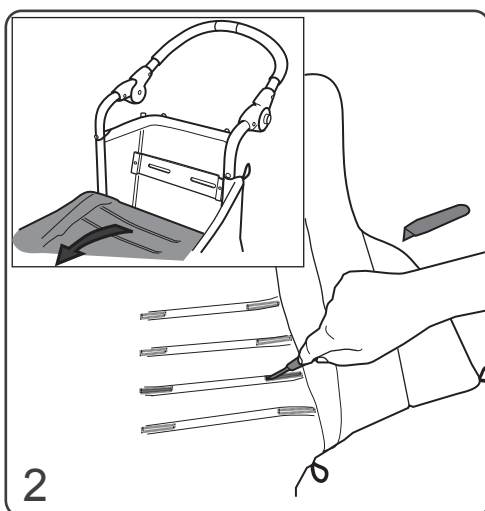

Monteringsanvisning Assembly instruction

X-sele
X-harness

Art No. Small 60101825

Art No. Large 60101826

Eurovema AB
Baldersvägen 38
SE-332 35 Gislaved
Sweden
www.eurovema.se
Phone: +46 (0)371 39 01 00