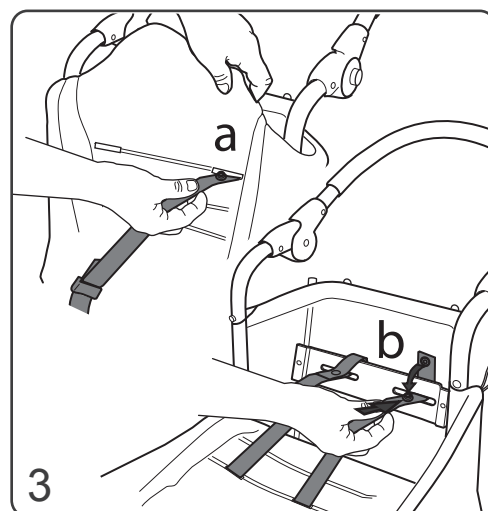

Monteringsanvisning Assembly instruction

X-sele
X-harness

Art No. Small 60101825

Art No. Large 60101826

Eurovema AB
Baldersvägen 38
SE-332 35 Gislaved
Sweden
www.eurovema.se
Phone: +46 (0)371 39 01 00