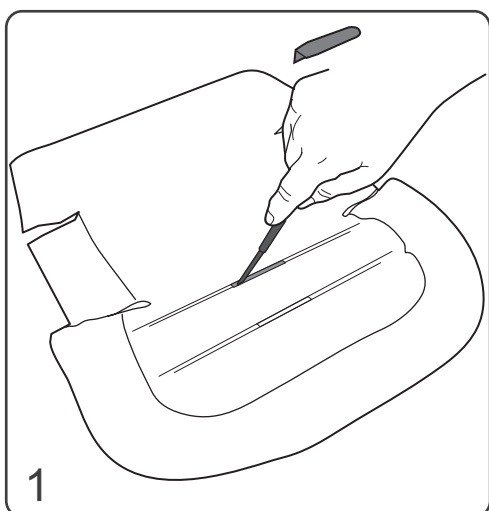

Monteringsanvisning Assembly instruction

X-sele
X-harness

Art No. Small 60101825

Art No. Large 60101826

Eurovema AB
Baldersvägen 38
SE-332 35 Gislaved
Sweden
www.eurovema.se
Phone: +46 (0)371 39 01 00