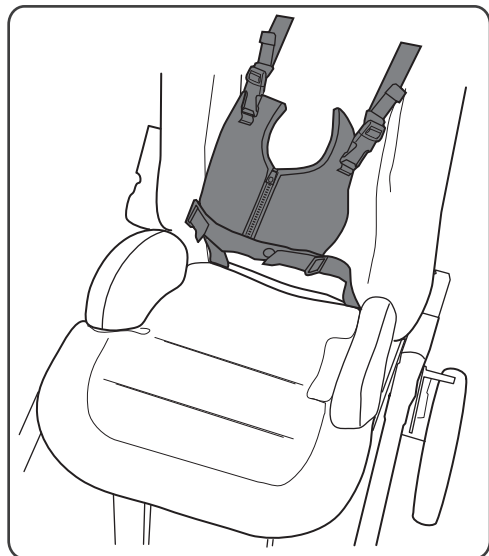

Monteringsanvisning Assembly instruction

X-sele
X-harness

Art No. Small 60101825

Art No. Large 60101826

Eurovema AB
Baldersvägen 38
SE-332 35 Gislaved
Sweden
www.eurovema.se
Phone: +46 (0)371 39 01 00