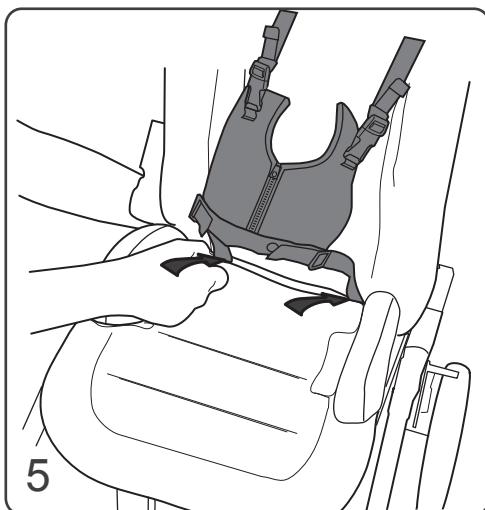

Monteringsanvisning Assembly instruction

X-sele
X-harness

Art No. Small 60101825

Art No. Large 60101826

Eurovema AB
Baldersvägen 38
SE-332 35 Gislaved
Sweden
www.eurovema.se
Phone: +46 (0)371 39 01 00