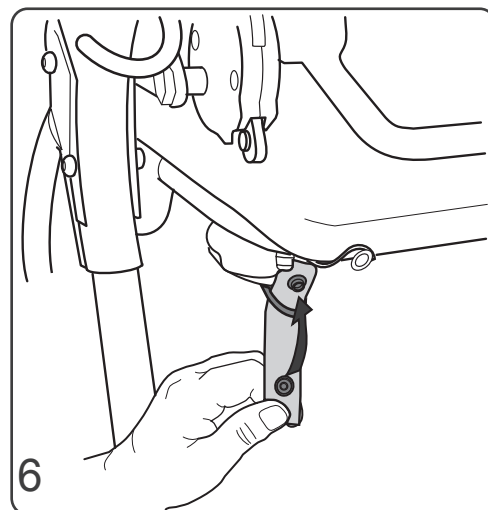

Monteringsanvisning Assembly instruction

X-sele
X-harness

Art No. Small 60101825

Art No. Large 60101826

Eurovema AB
Baldersvägen 38
SE-332 35 Gislaved
Sweden
www.eurovema.se
Phone: +46 (0)371 39 01 00