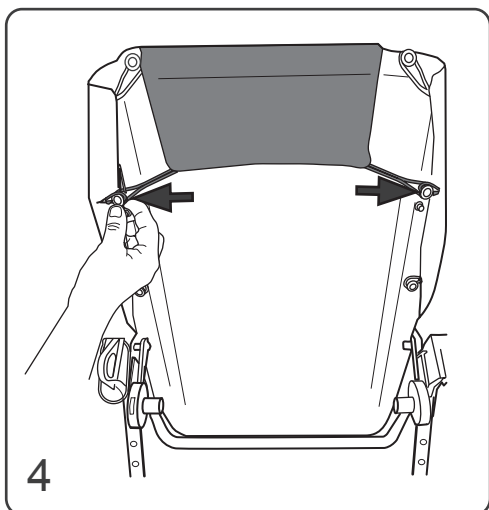

Monteringsanvisning Assembly instruction

X-sele
X-harness

Art No. Small 60101825

Art No. Large 60101826

Eurovema AB
Baldersvägen 38
SE-332 35 Gislaved
Sweden
www.eurovema.se
Phone: +46 (0)371 39 01 00