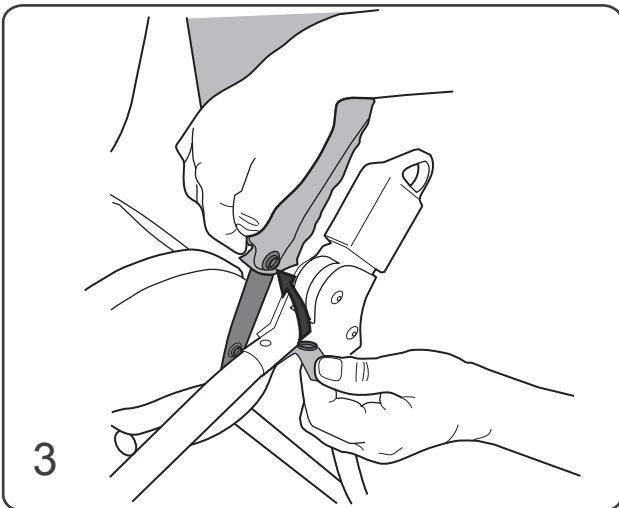

Monteringsanvisning Assembly instruction

Solskydd, sufflett med stängning Sun canopy with closure

Art No. Small 60101124

Art No. Large 60101125

ALVEMA

Eurovema AB
Baldersvägen 38
SE-332 35 Gislaved
Sweden
www.eurovema.se
Phone: +46 (0)371 39 01 00