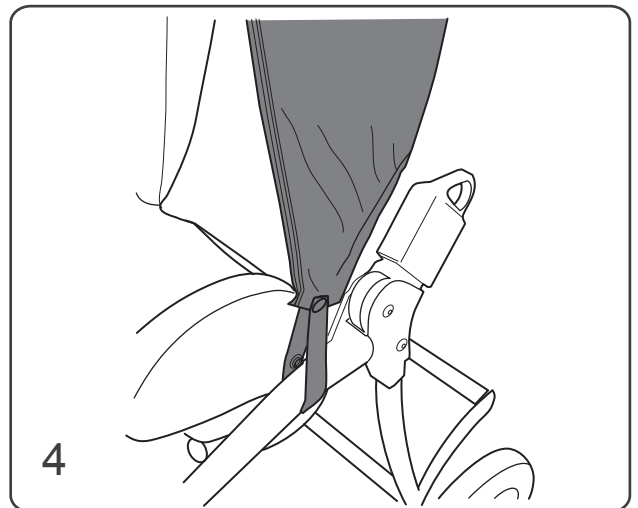

Monteringsanvisning Assembly instruction

Solskydd, sufflett med stängning Sun canopy with closure

Art No. Small 60101124

Art No. Large 60101125

ALVEMA

Eurovema AB
Baldersvägen 38
SE-332 35 Gislaved
Sweden
www.eurovema.se
Phone: +46 (0)371 39 01 00