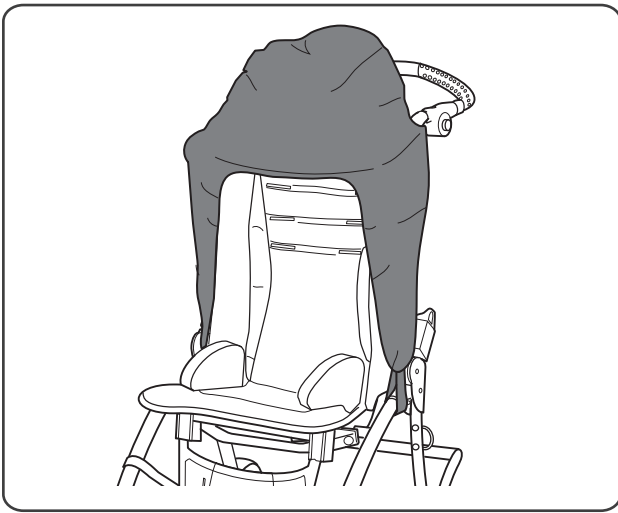

Monteringsanvisning Assembly instruction

Solskydd, sufflett med stängning Sun canopy with closure

Art No. Small 60101124

Art No. Large 60101125

ALVEMA

Eurovema AB
Baldersvägen 38
SE-332 35 Gislaved
Sweden
www.eurovema.se
Phone: +46 (0)371 39 01 00