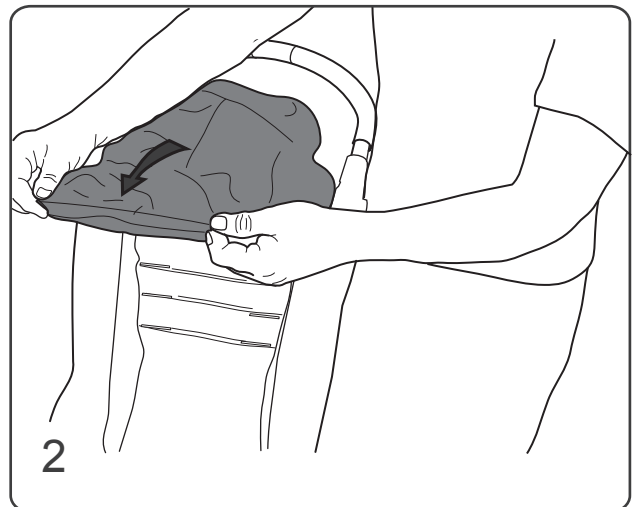

Monteringsanvisning Assembly instruction

Solskydd, sufflett med stängning Sun canopy with closure

Art No. Small 60101124

Art No. Large 60101125

ALVEMA

Eurovema AB
Baldersvägen 38
SE-332 35 Gislaved
Sweden
www.eurovema.se
Phone: +46 (0)371 39 01 00